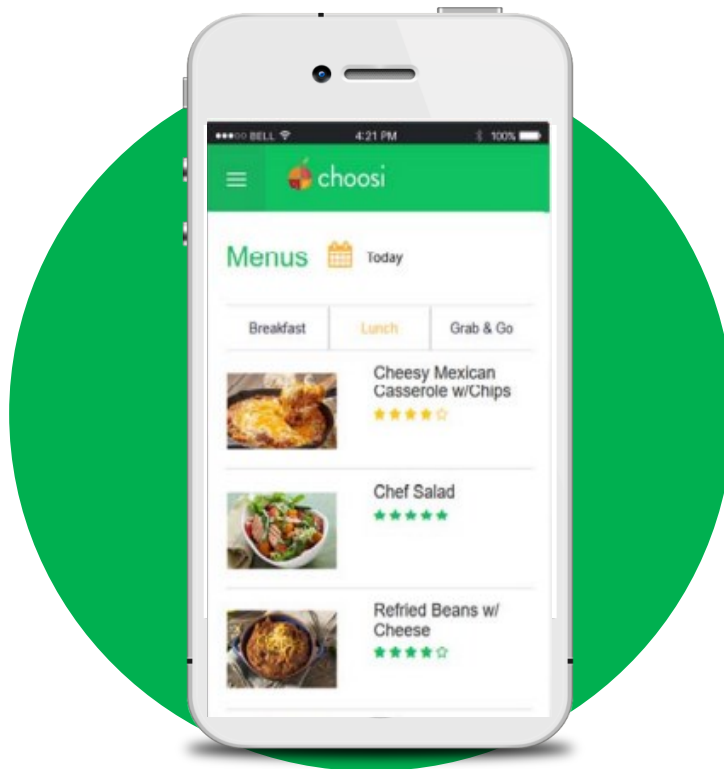

# View your school lunch menu in real-time.

DOWNLOAD THE CHOOSI APP OR VISIT [WWW.GETCHOOSI.COM](http://WWW.GETCHOOSI.COM)

## GETTING STARTED INSTRUCTIONS:

1. Download the Choosi App or visit [www.getchoosi.com](http://www.getchoosi.com)
2. Select your district and school
3. View menus, nutritional, and allergen information